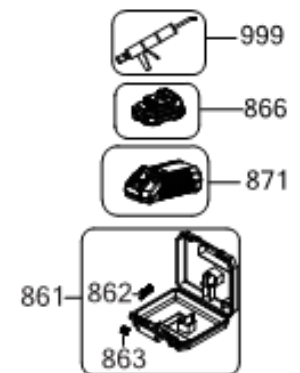

## Parts List DCD100YP2T HAMMER DRILL 1

Item	Part Number	Qty	Part Description	General Description	Other Info	Repair Inst	Markets
1	NA549830	1	HOUSING		1-2	No	QW
3	N616763	1	SPRING			No	QW
4	N544404	1	WASHER			No	QW
5	NA028712	12	SPRING			No	QW
6	N647198	1	HOLDER			No	QW
7	N543649	1	NUT			No	QW
8	N598613	1	GEAR			No	QW
9	N598614	1	GEAR			No	QW
10	N618571	1	WASHER			No	QW
11	N613395	1	WASHER			No	QW
12	N602515	1	SPRING			No	QW
13	N618143	1	COLLAR			No	QW
14	N696446	1	SPINDLE SA			No	QW
15	N039795	5	SCREW			No	QW
16	N576254	1	CHUCK KEYLESS			No	QW
17	N092854	1	SCREW			No	QW
18	NA298616	6	PIN		CLUTCH	No	QW
19	N090435	1	WASHER			No	QW
20	N022985	1	LOCKING RING			No	QW
21	N507193	4	PIN			No	QW
22	N645930	1	ANVIL ASSEMBLY			No	QW
23	N560646	1	O RING			No	QW
24	N696448	1	CARRIER SA			No	QW
24	N645932	1	CARRIER			No	QW
25	N551385	1	GEAR			No	QW
26	N543018	4	GEAR			No	QW
27	N548368	1	WASHER			No	QW
28	N543943	1	GEAR			No	QW
29	N544134	1	HOUSING			No	QW
30	N542091	1	WIRE STEEL			No	QW
31	N541279	1	GEAR			No	QW
32	N075506	4	SCREW			No	QW