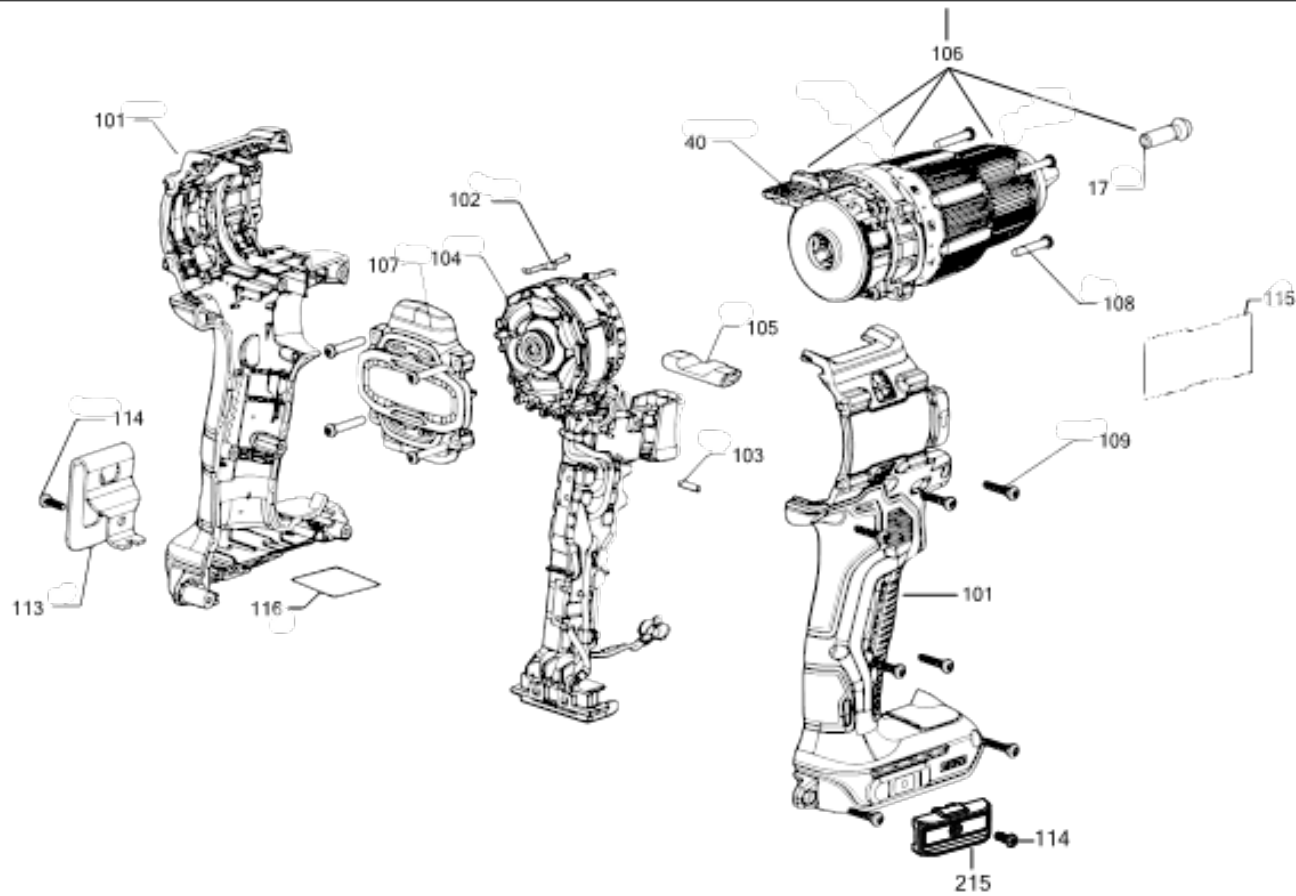

DCD100YP2T HAMMER DRILL 1

Parts List DCD100YP2T HAMMER DRILL 1

Item	Part Number	Qty	Part Description	General Description	Other Info	Repair Inst	Markets
1	NA549830	1	HOUSING		1-2	No	QW
3	N616763	1	SPRING			No	QW
4	N544404	1	WASHER			No	QW
5	NA028712	12	SPRING			No	QW
6	N647198	1	HOLDER			No	QW
7	N543649	1	NUT			No	QW
8	N598613	1	GEAR			No	QW
9	N598614	1	GEAR			No	QW
10	N618571	1	WASHER			No	QW
11	N613395	1	WASHER			No	QW
12	N602515	1	SPRING			No	QW
13	N618143	1	COLLAR			No	QW
14	N696446	1	SPINDLE SA			No	QW
15	N039795	5	SCREW			No	QW
16	N576254	1	CHUCK KEYLESS			No	QW
17	N092854	1	SCREW			No	QW
18	NA298616	6	PIN		CLUTCH	No	QW
19	N090435	1	WASHER			No	QW
20	N022985	1	LOCKING RING			No	QW
21	N507193	4	PIN			No	QW
22	N645930	1	ANVIL ASSEMBLY			No	QW
23	N560646	1	O RING			No	QW
24	N696448	1	CARRIER SA			No	QW
24	N645932	1	CARRIER			No	QW
25	N551385	1	GEAR			No	QW
26	N543018	4	GEAR			No	QW
27	N548368	1	WASHER			No	QW
28	N543943	1	GEAR			No	QW
29	N544134	1	HOUSING			No	QW
30	N542091	1	WIRE STEEL			No	QW
31	N541279	1	GEAR			No	QW
32	N075506	4	SCREW			No	QW