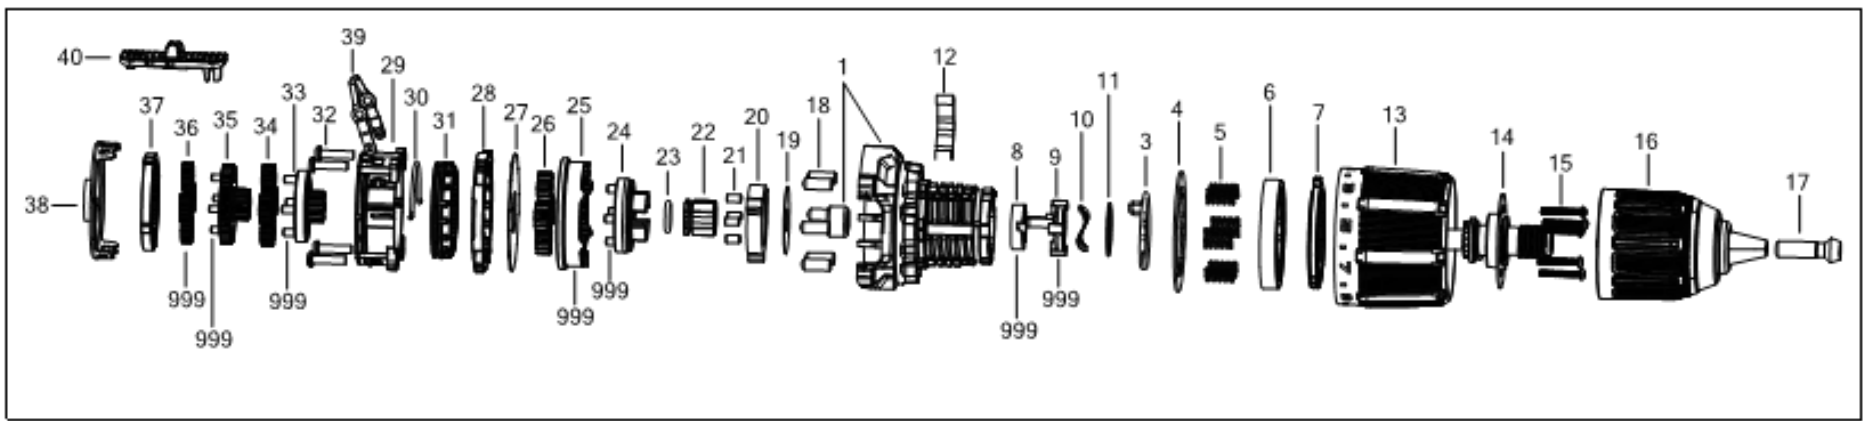

## Parts List DCD100YP2T HAMMER DRILL 1

Item	Part Number	Qty	Part Description	General Description	Other Info	Repair Inst	Markets
1	NA549830	1	HOUSING		1-2	No	QW
3	N616763	1	SPRING			No	QW
4	N544404	1	WASHER			No	QW
5	NA028712	12	SPRING			No	QW
6	N647198	1	HOLDER			No	QW
7	N543649	1	NUT			No	QW
8	N598613	1	GEAR			No	QW
9	N598614	1	GEAR			No	QW
10	N618571	1	WASHER			No	QW
11	N613395	1	WASHER			No	QW
12	N602515	1	SPRING			No	QW
13	N618143	1	COLLAR			No	QW
14	N696446	1	SPINDLE SA			No	QW
15	N039795	5	SCREW			No	QW
16	N576254	1	CHUCK KEYLESS			No	QW
17	N092854	1	SCREW			No	QW
18	NA298616	6	PIN		CLUTCH	No	QW
19	N090435	1	WASHER			No	QW
20	N022985	1	LOCKING RING			No	QW
21	N507193	4	PIN			No	QW
22	N645930	1	ANVIL ASSEMBLY			No	QW
23	N560646	1	O RING			No	QW
24	N696448	1	CARRIER SA			No	QW
24	N645932	1	CARRIER			No	QW
25	N551385	1	GEAR			No	QW
26	N543018	4	GEAR			No	QW
27	N548368	1	WASHER			No	QW
28	N543943	1	GEAR			No	QW
29	N544134	1	HOUSING			No	QW
30	N542091	1	WIRE STEEL			No	QW
31	N541279	1	GEAR			No	QW
32	N075506	4	SCREW			No	QW